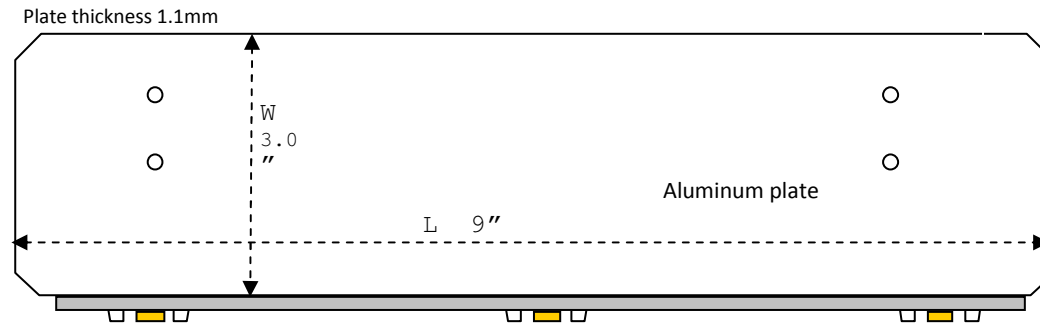

Easy LED lighting Applications

Module Design

3 Cree XT-E LED
1500 mA DC current, rated 16 Watt
1300 lumens, weight 60 grams