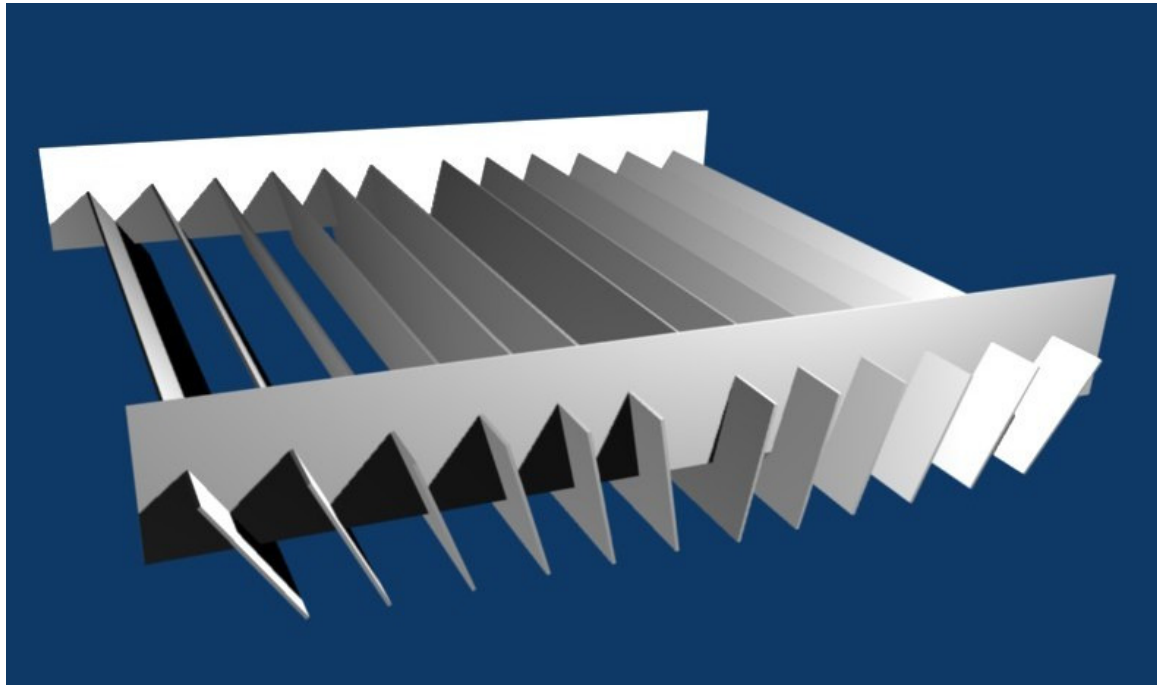

Easy LED lighting Applications

Easy LED Lighting designs

Fig-1 Troffer Light design
60w with 4 Easy LED Modules

Fig-2 Best position to place
module above each diffuser

Easy LED lighting Applications

Fig-3 16W 30cm small ceiling light

Easy LED lighting Applications

**Fig-4 Array of modules. Strong Light application
200 Watt strong light**

Easy LED lighting Applications

Fig-5 32Watt LED shop light

Two Easy LED modules, Coroplast foldable lamp body.

Easy LED lighting Applications

Module Design

3 Cree XT-E LED
1500 mA DC current, rated 16 Watt
1300 lumens, weight 60 grams