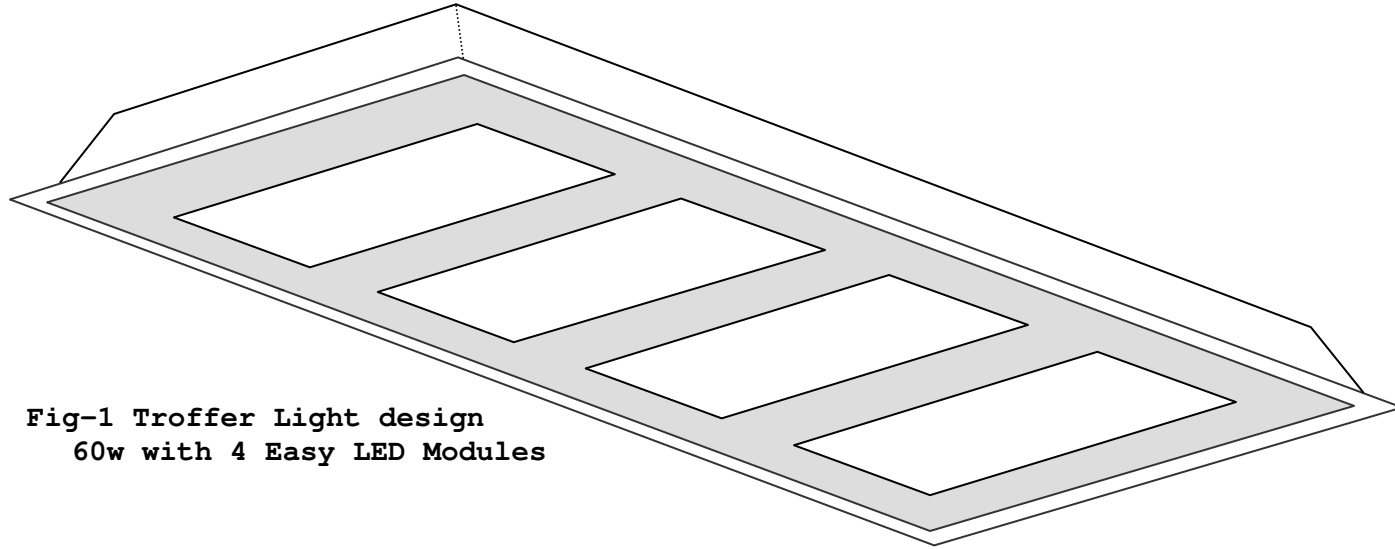

Easy LED lighting Applications

Easy LED Lighting designs

Fig-1 Troffer Light design
60w with 4 Easy LED Modules

Fig-2 Best position to place
module above each diffuser

Easy LED lighting Applications

Fig-3 16W 30cm small ceiling light

Easy LED lighting Applications

**Fig-4 Array of modules. Strong Light application
200 Watt strong light**

Easy LED lighting Applications

Fig-5 32Watt LED shop light

Two Easy LED modules, Coroplast foldable lamp body.