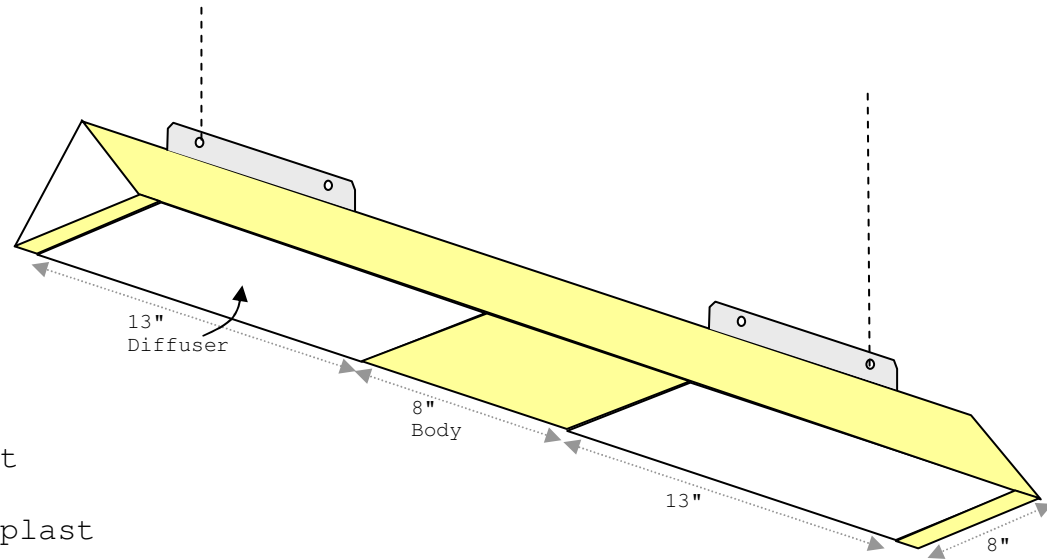

Easy LED lighting Applications

**Fig-4 Array of modules. Strong Light application
200 Watt strong light**

Easy LED lighting Applications

Fig-5 32Watt LED shop light

Two Easy LED modules, Coroplast foldable lamp body.