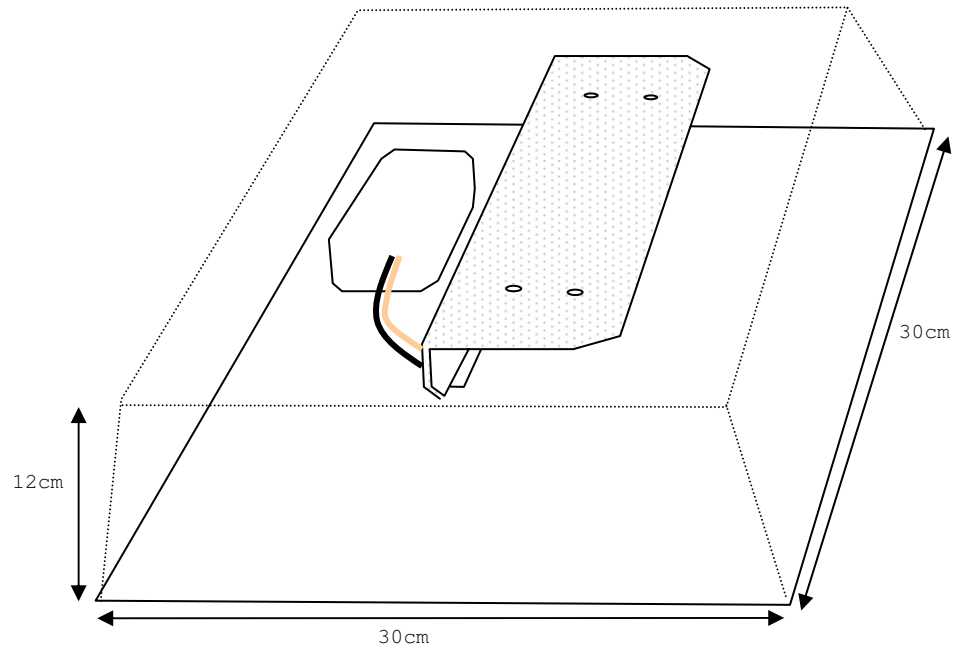

Easy LED lighting Applications

Easy LED Lighting designs

Fig-1 Troffer Light design
60w with 4 Easy LED Modules

Fig-2 Best position to place
module above each diffuser

Easy LED lighting Applications

Fig-3 16W 30cm small ceiling light

Easy LED lighting Applications

**Fig-4 Array of modules. Strong Light application
200 Watt strong light**

Easy LED lighting Applications

Fig-5 32Watt LED shop light

Two Easy LED modules, Coroplast foldable lamp body.