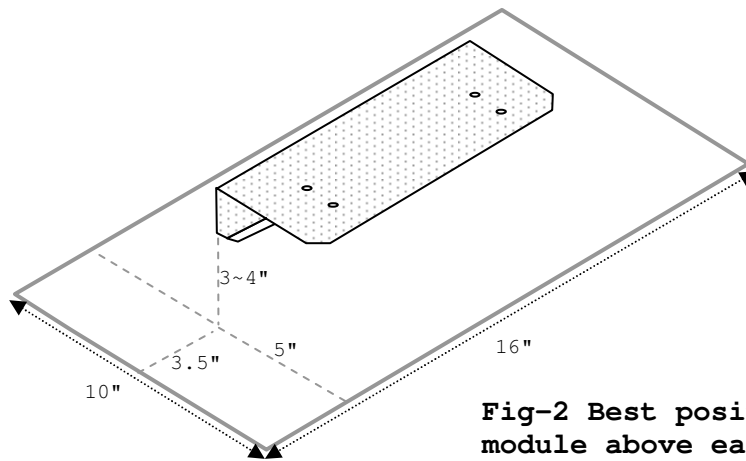

Easy LED lighting Applications

Easy LED Lighting designs

Fig-1 Troffer Light design
60w with 4 Easy LED Modules

Fig-2 Best position to place
module above each diffuser

Easy LED lighting Applications

Fig-3 16W 30cm small ceiling light